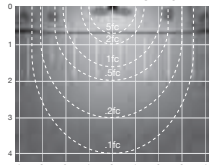

- UL listed for wet locations
- Heavy duty die-cast aluminum powder coating construction
- High-impact polycarbonate lens (WL35, WL50, WL70)

- Tempered glass lens (WL100, WL150, WL250, WL400)
- Corrosion-resistant hardware
- 1/2" tapped holes available for installing photocell (photocell optional)
- Brand name lamp included

		Model	Description	Photometric Chart
		WL050MH	50 Watt Metal Halide Wall Pack - 120/208/240/277V . . . . . A	
		WL070MH	70 Watt Metal Halide Wall Pack - 120/208/240/277V . . . . . A	
		WL035HPS	35 Watt High Pressure Sodium Wall Pack - 120V. . . . . A	
		WL050HPS	50 Watt High Pressure Sodium Wall Pack - 120V. . . . . A	
		WL070HPS	70 Watt High Pressure Sodium Wall Pack - 120V. . . . . A	
		WL100MH	100 Watt Metal Halide Wall Pack - 120/208/240/277V . . . . . A	
		WL100HPS	100 Watt High Pressure Sodium Wall Pack - 120/208/240/277V . . . . . A	
		WL150MH	150 Watt Metal Halide Wall Pack - 120/208/240/277V . . . . . B	
		WL175MH	175 Watt Metal Halide Wall Pack - 120/208/240/277V . . . . . B	
		WL150HPS	150 Watt High Pressure Sodium Wall Pack - 120/208/240/277V . . . . . B	
		WL250MH	250 Watt Metal Halide Wall Pack - 120/208/240/277V C	
		WL250HPS	250 Watt High Pressure Sodium Wall Pack - 120/208/240/277V C	
		WL400MH	400 Watt Metal Halide Wall Pack - 120/208/240/277V C	
		WL400HPS	400 Watt High Pressure Sodium Wall Pack - 120/208/240/277V C	

Photometric Data

Chart A

70W HPS at 10' Mounting Height

Multiples of Mounting Height

Mounting Height	Multiplier	Watts	HPS	MH
8'	2.4m	1.60	35	.4
10'	3.1m	1.00	50	.6
12'	3.7m	.70	70	1.0
16'	5.0m	.40	100	1.5
20'	6.2m	.25		1.4