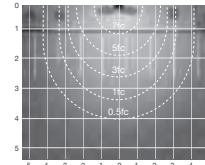

Chart C

250W HPS at 16' Mounting Height

Multiples of Mounting Height

Mounting Height	Multiplier	Watts	HPS	MH
8'	2.4m	4.0	250	1.0
10'	3.1m	2.6	400	1.8
12'	3.7m	1.8		1.2
16'	5.0m	1.0		
20'	6.2m	.6		
24'	7.5m	.5		
32'	10m	.3