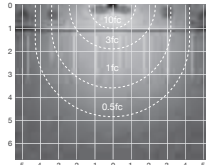

Chart B

150W HPS at 10' Mounting Height

Multiples of Mounting Height

Mounting Height	Multiplier	Watts	HPS	MH
8'	2.4m	1.60	70	.4
10'	3.1m	1.00	100	.6
12'	3.7m	.70	150	1.0
16'	5.0m	.40	175	—
20'	6.2m	.25		.9